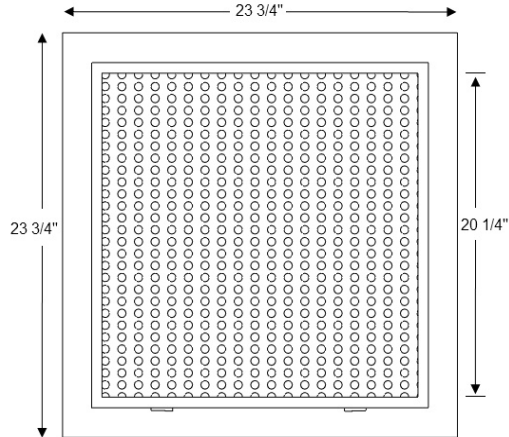

SUBMITTAL

Model: **4030FG - 2MLD**

T-Bar Return Air Filter Grille

Features:

- Perforated return air filter grille
- R6 rating fiberglass molded back
- Accepts a standard 20" x 20" x 1" filter (not included)
- Finished with white powder coating

- Material :** Steel
- Face :** Stamped
- Finish:** White powder coating
- Packaging :** Individually Shrink Wrapped
- Size :** Min. 23 3/4" x 23 3/4"
Max. 23 3/4" x 23 3/4"

Project name: _____ Architect: _____