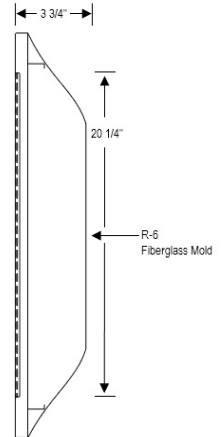

SUBMITTAL

Model: **4030FG - 2MLD**

T-Bar Return Air Filter Grille

Features:

- Perforated return air filter grille
- R6 rating fiberglass molded back
- Accepts a standard 20" x 20" x 1" filter (not included)
- Finished with white powder coating

- Material :** Steel
- Face :** Stamped
- Finish:** White powder coating
- Packaging :** Individually Shrink Wrapped
- Size :** Min. 23 3/4" x 23 3/4"
Max. 23 3/4" x 23 3/4"

Project name: _____ Architect: _____