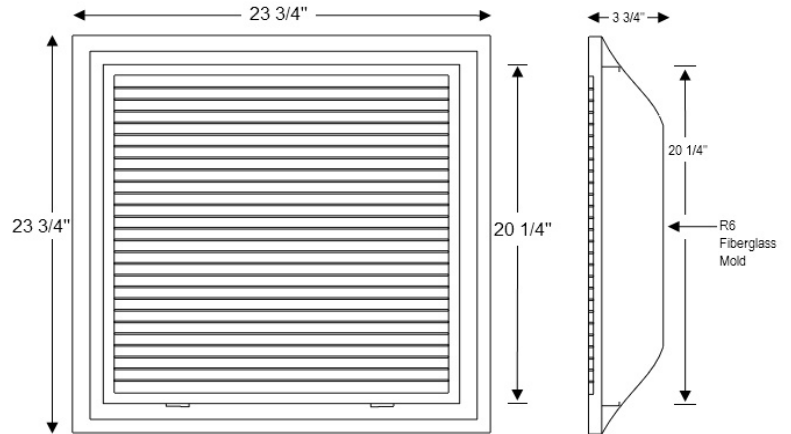

SUBMITTAL

Model: **4020FG - 2MLD**

T-Bar Return Air Filter Grille

Features:

- Fixed bar return air filter grille
- R6 rating fiberglass molded back
- Accepts a standard 20" x 20" x 1" filter (not included)
- Finished with white powder coating

- Material :** Steel
- Face :** Fixed Bar Type - 3/4" fin spacing
- Finish:** White powder coating
- Packaging :** Individually Shrink Wrapped
- Size :** Min. 23 3/4" x 23 3/4"
Max. 23 3/4" x 23 3/4"

Project name: _____ Architect: _____