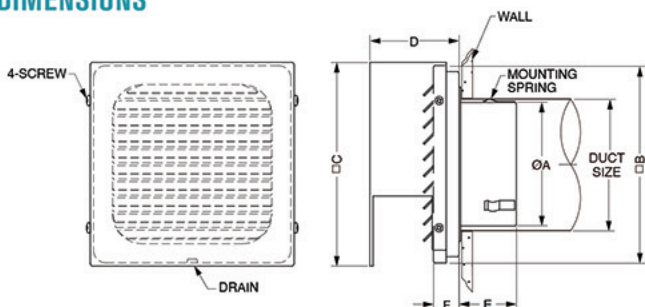

- Stylish Square Design
- For Interior and Exterior Locations
- Fresh Air Intake/Exhaust Outlet
- Available with Bug Screen (Model KXU-N)

Seiho's square-faced Vent Caps are now available with a slim hood. This model is excellent for exteriors where protection from the elements is required. Insect screens are an option.

*Note

No louver manufacturer warrants their louver to prevent water penetration under all possible circumstances of wind and rain.

DIMENSIONS

MODEL	DUCT SIZE	A	B	C	D	E	F	FREE AREA
KXU 4	4	3 13/16	6 9/32	6 9/16	2 3/4	1 29/32	2 5/32	0.12 sq.ft.
KXU 6	6	5 29/32	8 1/32	8 1/4	3 3/32	2 3/4	2 5/32	0.21 sq.ft.

Dimensions are in inches. Product information is subject to change without notice.