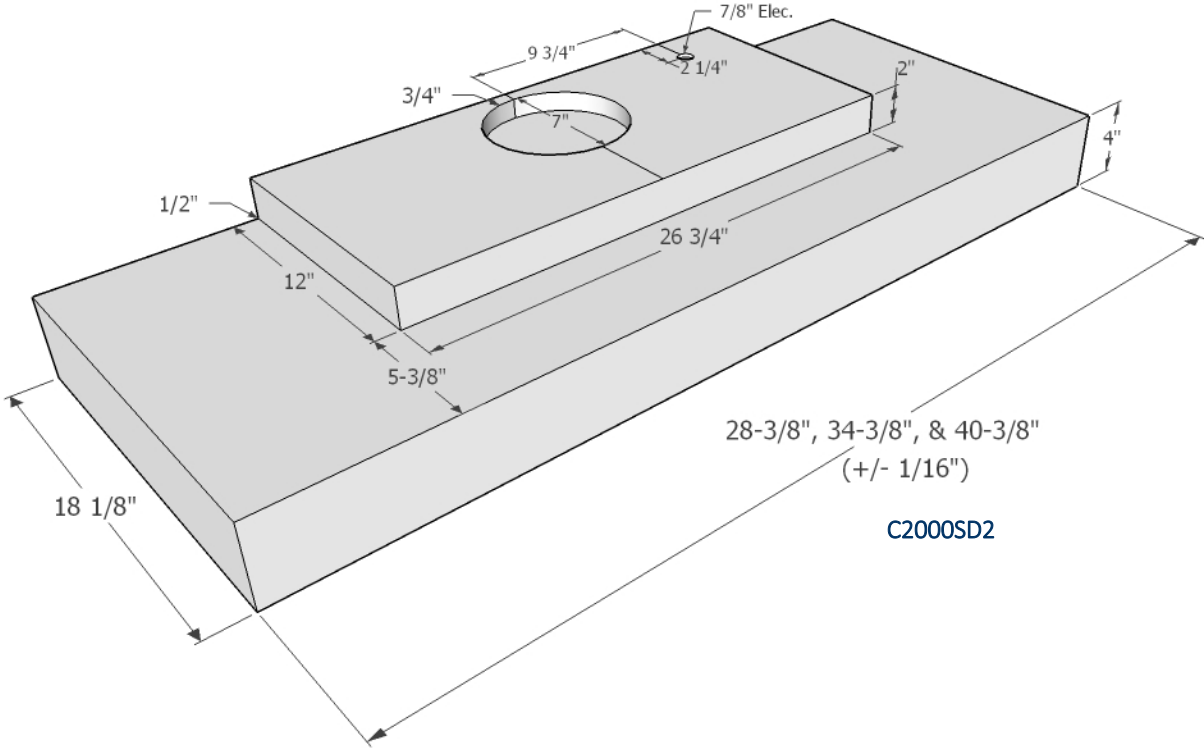

FEATURES:

- ◆ Variable or Rocker Controls.
- ◆ Center Panel Lighting: 38 Watt Halogen Included.
- ◆ Filters: Aluminum Mesh
- ◆ Filters: Slim Baffle
- ◆ Electrical: 115 AC, 60 Hz, 9 Amps. For proper installation, unit must be hard wired. Suggested use with 15 Amp Circuit.
- ◆ Suggested Distance Code: 30" above cooking surface.

OPTIONS:

- ◆ 7 Watt LED available. (50 Watt Halogen Equivalent)
Part # LBULB set of two.
- ◆ Flange for the perfect fit.
- ◆ Remote Wiring.

NO Performance Warranty over BBQ Grill/Griddle.

C2000SD4SB

Powered Liner Specifications

SEVEN YEAR, IN HOME, LIMITED WARRANTY, THE BEST IN THE INDUSTRY!
All dimensions are (+/-) 1/16" and are subject to change. Drawings are not to scale.