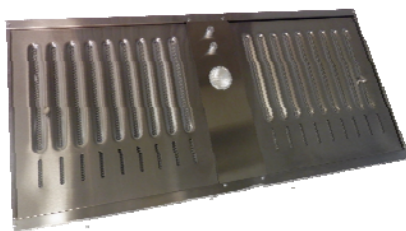

18-1/8" Depth, 6" High	MODEL
<ul style="list-style-type: none"> ◆ 360± CFM @ 2.5 to 4.9 Sones ◆ 7" Round Duct 	<p>C2030SD2-SS C2036SD2-SS C2042SD2-SS</p>
<ul style="list-style-type: none"> ◆ 430± CFM @ 2.5 to 7.6 Sones ◆ 7" Round Duct 	<p>C2030SD4-SS C2036SD4-SS C2042SD4-SS C2048SD4-SS</p>
12" Depth, 6" High	MODEL
<ul style="list-style-type: none"> ◆ 430± CFM @ 2.5 to 7.6 Sones ◆ 7" Round Duct 	<p>C2024SD4-12-SS C2030SD4-12-SS C2036SD4-12-SS C2042SD4-12-SS</p>
18-1/8" Depth, 6" High Non Vented	MODEL
<ul style="list-style-type: none"> ◆ Elbow Transition Included ◆ Charcoal Combo Filters 	<p>C2030SD2-NV-SS C2036SD2-NV-SS C2042SD2-NV-SS</p>

C2000SD2

C2000SD4

C2000SD4-12

Powered Liner — C2000 Air Ring Fan
Slim Baffle Series

18-1/8" Depth, 6" High Slim Baffle	MODEL
<ul style="list-style-type: none"> ◆ 390± CFM @ 2.5 to 7.6 Sones ◆ 7" Round Duct <p>C2000SD4SB is designed to meet the Builder Code of 400 CFMs without a make-up air kit.</p>	<p>C2030SD4SB-SS C2036SD4SB-SS C2042SD4SB-SS C2048SD4SB-SS</p>
<ul style="list-style-type: none"> ◆ 325± CFM @ 2.5 to 4.9 Sones ◆ 7" Round Duct 	<p>C2030SD2SB-SS C2036SD2SB-SS C2042SD2SB-SS</p>

FEATURES:

- ◆ Variable or Rocker Controls.
- ◆ Center Panel Lighting: 38 Watt Halogen Included.
- ◆ Filters: Aluminum Mesh
- ◆ Filters: Slim Baffle
- ◆ Electrical: 115 AC, 60 Hz, 9 Amps. For proper installation, unit must be hard wired. Suggested use with 15 Amp Circuit.
- ◆ Suggested Distance Code: 30" above cooking surface.

OPTIONS:

- ◆ 7 Watt LED available. (50 Watt Halogen Equivalent)
Part # LBULB set of two.
- ◆ Flange for the perfect fit.
- ◆ Remote Wiring.

NO Performance Warranty over BBQ Grill/Griddle.

C2000SD4SB

Powered Liner Specifications