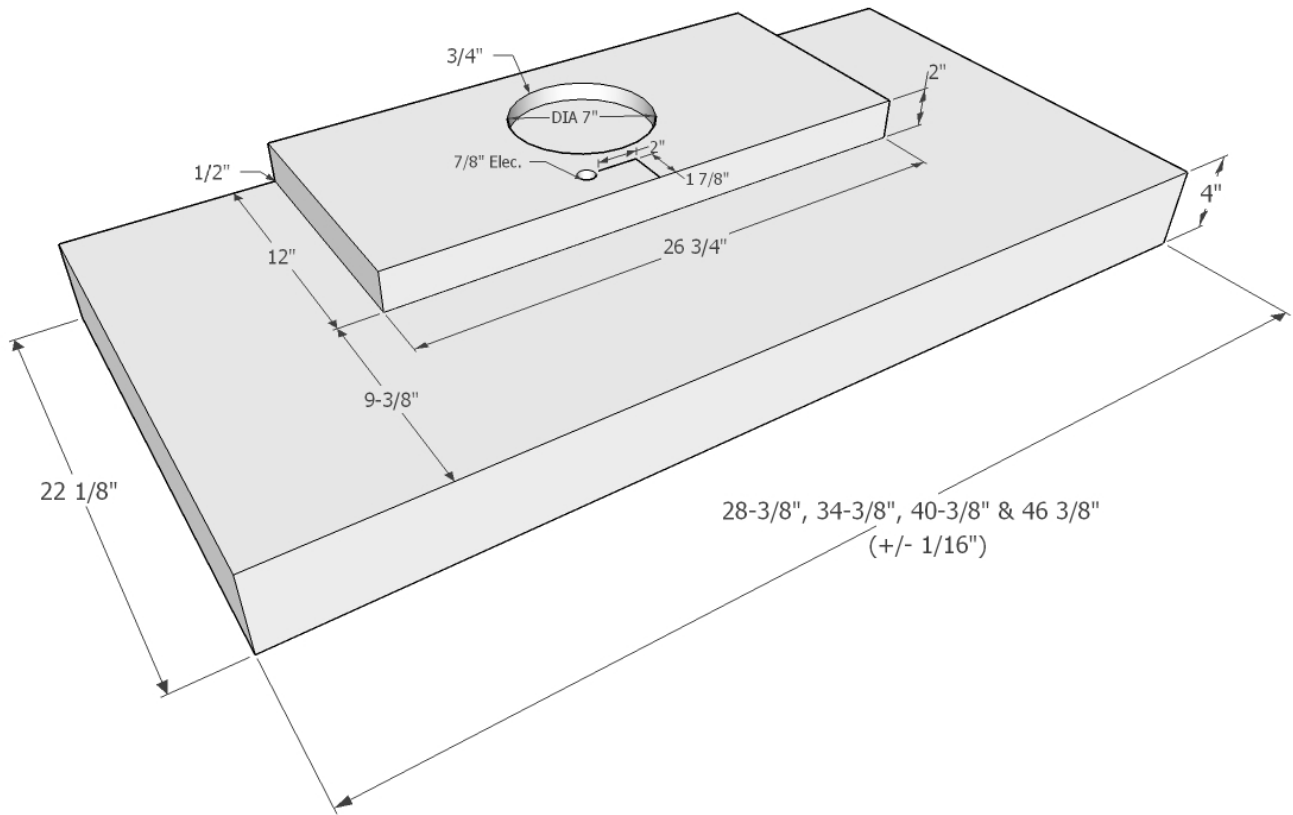

Ventilator Insert, Mesh Filters, Specifications C2000PS, C2000PS-8, C2000PS-K

TRANSITION

Example: C2036PS-8
Vent Size 8" Round x 3-1/2" High

Example: C2042BP-K
Vent Size 10" Round x 7" High

SEVEN YEAR, IN HOME, LIMITED WARRANTY, THE BEST IN THE INDUSTRY!

All dimensions are (+/-) 1/16" and are subject to change. Drawings are not to scale.