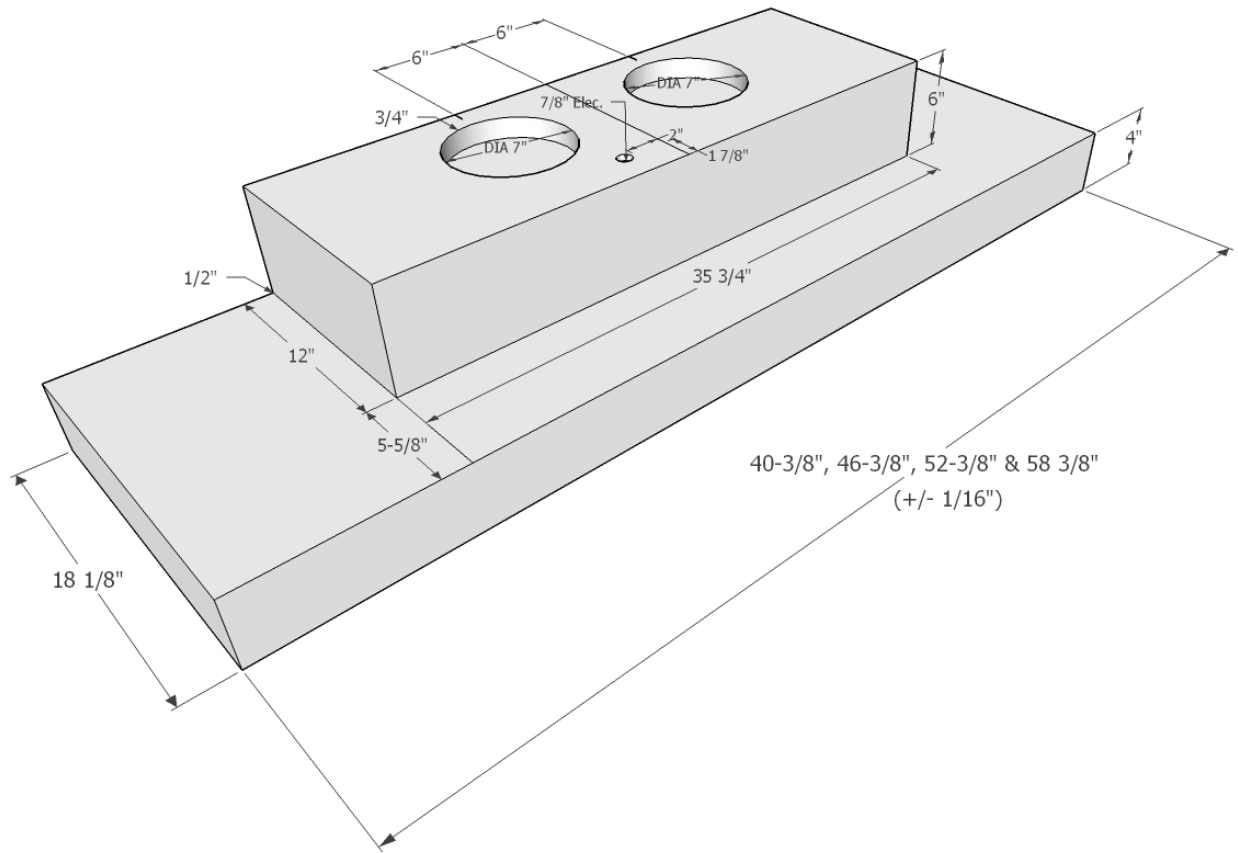

Ventilator Insert, With Baffles, Specifications C2000BP1-TWB, C2000BP1-TWB-8

TRANSITION

Example: C2048BP1-TWB-8
Vent Size 8" Round x 3-1/2" High

SEVEN YEAR, IN HOME, LIMITED WARRANTY, THE BEST IN THE INDUSTRY!

All dimensions are (+/-) 1/16" and are subject to change. Drawings are not to scale.