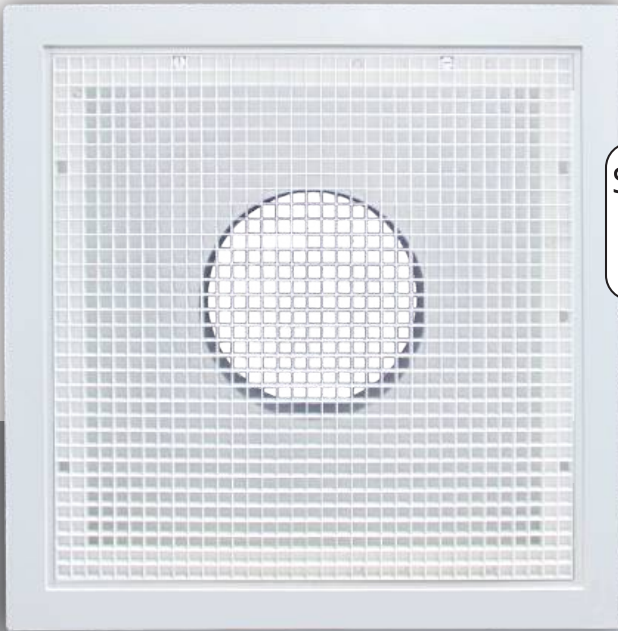

# Eggcrate Return Filter Grilles Made from Engineered Polymers

Eliminates Metal - No Rust

Round Collar Transition Grille  
for 6", 8", 10", 12", & 14" Ducts

20" x 20" Square Duct Ready Grille

SMOKE & FIRE  
RATED  
 UL 2043

## EASY INSTALL & UPKEEP

- ★ Hinged grille face drops down to:
  - quickly change filter
  - easy removal for cleaning
  - commercial dishwasher safe
- 50% lighter than metal
- No cut fingers/sharp edges