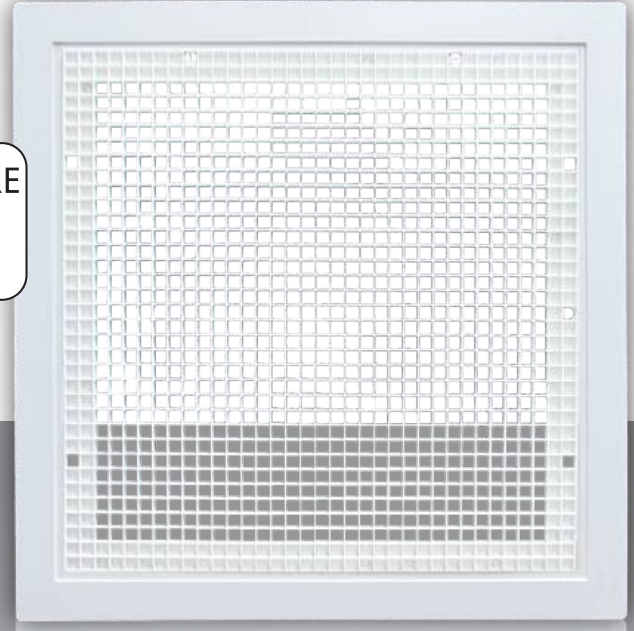

# Eggcrate Return Filter Grilles Made from Engineered Polymers

Eliminates Metal - No Rust

Round Collar Transition Grille  
for 6", 8", 10", 12", & 14" Ducts

20" x 20" Square Duct Ready Grille

SMOKE & FIRE  
RATED  
 UL 2043

## EASY INSTALL & UPKEEP

- ★ Hinged grille face drops down to:
  - quickly change filter
  - easy removal for cleaning
  - commercial dishwasher safe
- 50% lighter than metal
- No cut fingers/sharp edges

### OVERALL SIZES

23.75" x 23.75" for T-grid ceilings  
Round Neck Transition Style - 6.9" H, 6.2 lbs.  
20" x 20" Square Duct Ready - 2.1"H, 3.5 lbs.